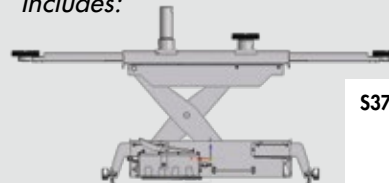

J40PYMB

Includes:

S370A25

S370A26

H=80 MM

H=140 MM

H=200 MM

SF8055.2.54MB

**Electro-hydraulic
scissors lift**