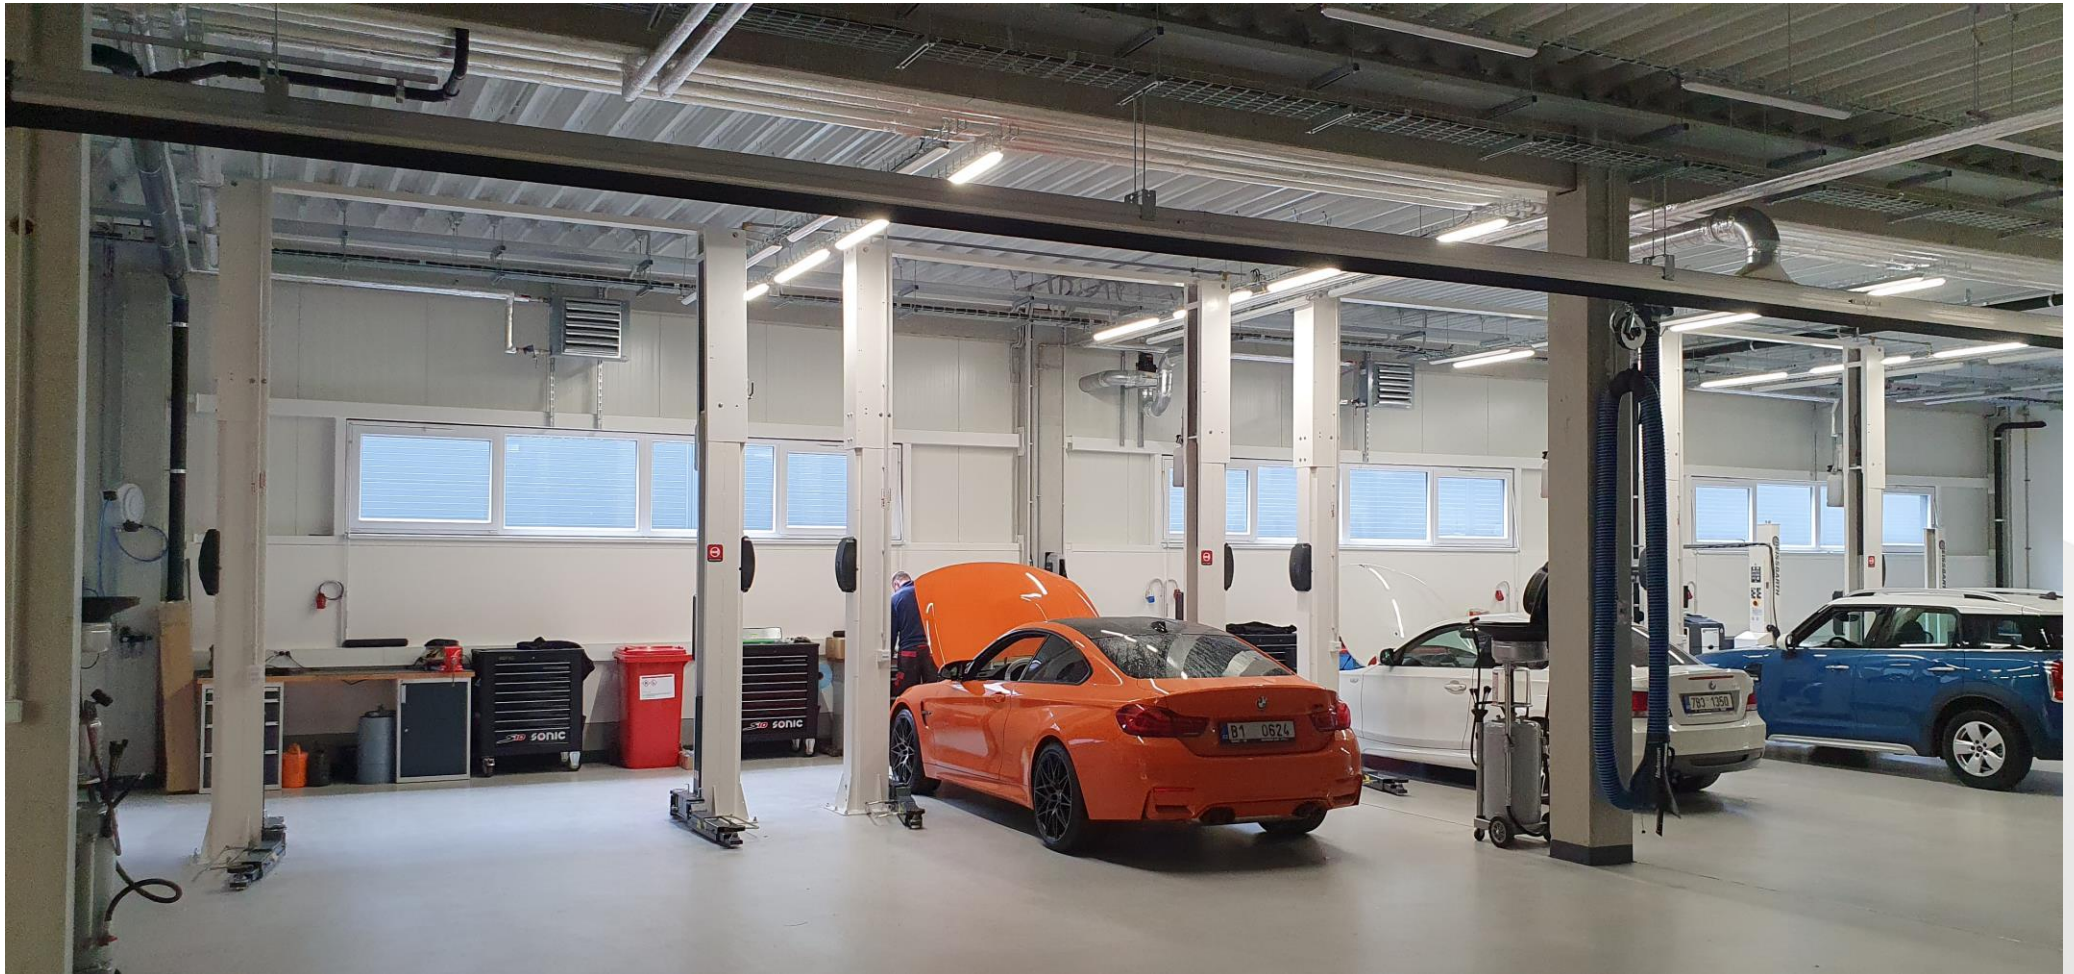

BMW Service, Ostrava, Czech Republic