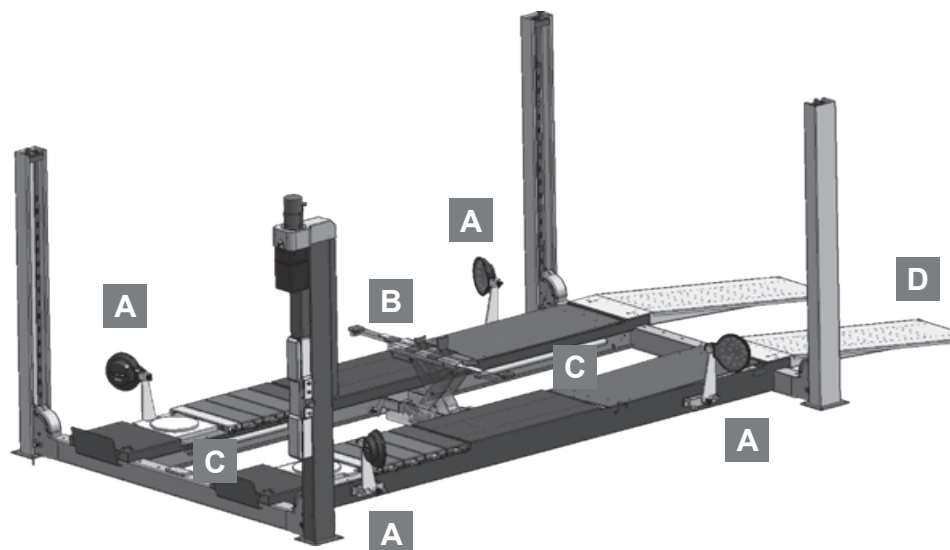

SPACE s.r.l. a s.u.

Via Sangano, 48
10090 Trana - Torino - ITALY
tel. +39-011-934.40.300
fax +39-011-933.88.64
e-mail: info@spacetest.com
www.spacetest.com

a DOVER company

CE DTW08U (02)