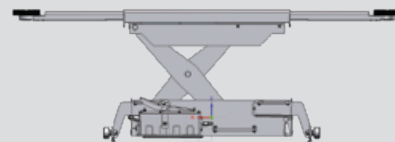

J30PMB

Includes: