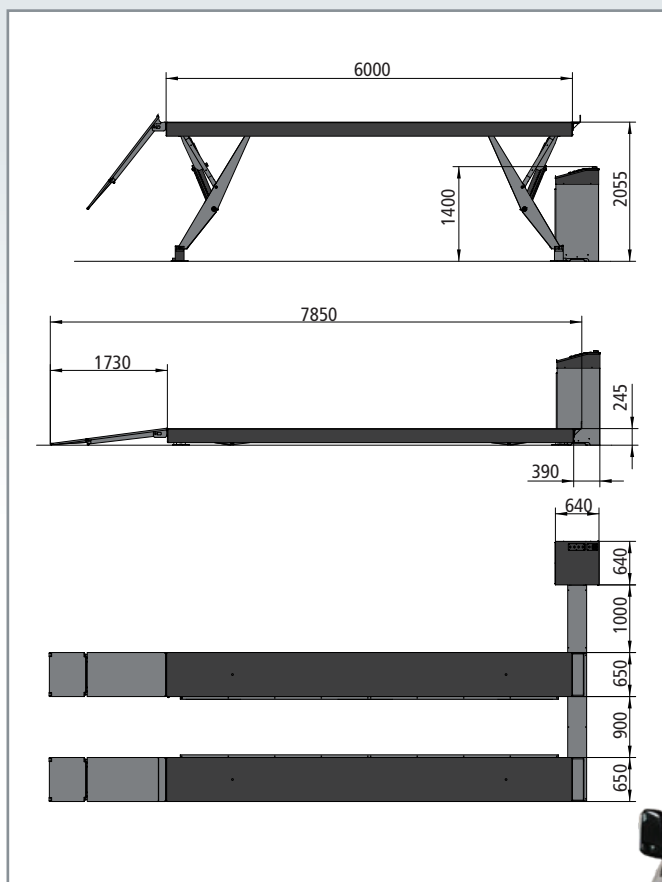

COMPANY WITH
QUALITY SYSTEM
CERTIFIED BY DNV GL
= ISO 9001 =

Vertical rise lift
Capacity 6,5 T
SF8065.1.60MB