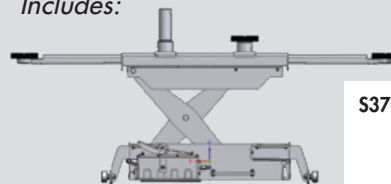

J40PYMB

Includes:

S370A25

S370A26

H=80 MM

H=140 MM

H=200 MM

Vertical rise lift