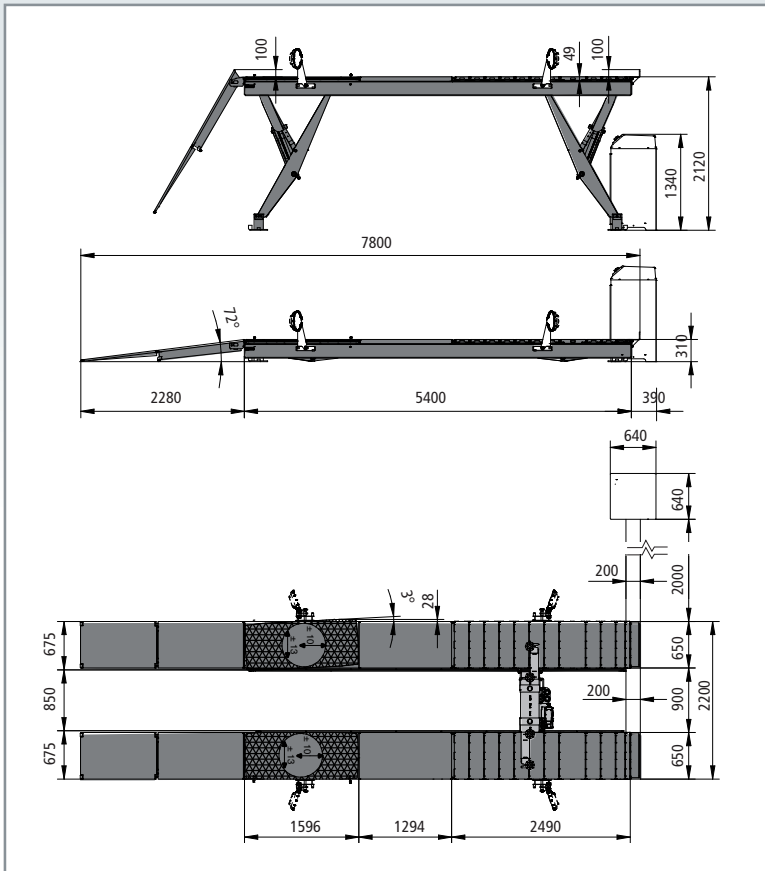

COMPANY WITH
QUALITY SYSTEM
CERTIFIED BY DNV GL
= ISO 9001 =

Alignment runways
Rear built-in sliding tables front
spacers for turn tables

The MKS kit allows to place the four
targets and check the perfect lift
planarity.
Targets, cameras and turn tables
are part of the wheel aligner and are
not included with the lift.

- A MKS system to check lift planarity
- B J40PYMB - 4t jacking beam with MB specific adapters (spiral cable included)
- C Lighting kit - six led lights
- D Long run up ramps

SPACE s.r.l. a s.u.

Via Sangano, 48
10090 Trana - Torino - ITALY
tel. +39-011-934.40.300
fax +39-011-933.88.64
e-mail: info@spacetest.com
www.spacetest.com

a DOVER company

CE DTW11U (01)