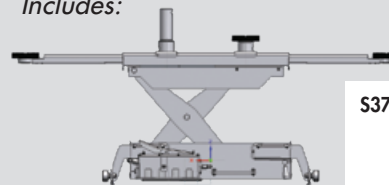

Mercedes-Benz
approved

Capacity 5,5 T

DESCRIPTION

SF8055.2.54MB

Electro-hydraulic scissors lift, capacity 5,5 T

Supplied with the lift:

- Alignment runways
- Rear built-in sliding tables front spacers for turn tables
- Long run-up ramps

J40PYMB - 4t Jacking Beam with MB specific adapters (spiral cable included)

MKS - system to check lift planarity.
The MKS kit allows to place the four targets and check the perfect lift planarity.
Targets, cameras and turn tables are part of the wheel aligner and not included with the lift.

Lighting Kit - six led lights

Energy Kit:

- 2 compressed air quick connections
- 1 electric plug Schuko 220V single phase

J40PYMB

Includes:

S370A25

S370A26

H=200 MM

H=140 MM

H=80 MM

SF8055.2.54MB

**Electro-hydraulic
scissors lift**

COMPANY WITH
QUALITY SYSTEM
CERTIFIED BY DNV GL
= ISO 9001 =

Alignment runways
Rear built-in sliding tables front
spacers for turn tables

The MKS kit allows to place the four
targets and check the perfect lift
planarity.
Targets, cameras and turn tables
are part of the wheel aligner and are
not included with the lift.