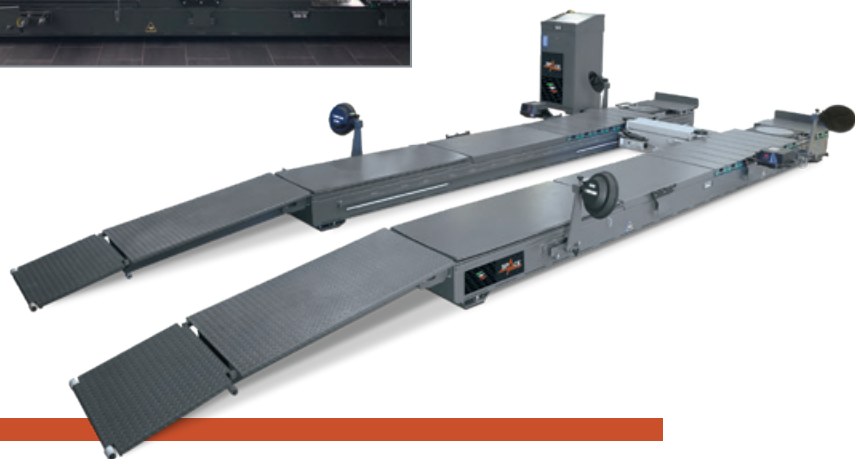

SPACE s.r.l. a s.u.

Via Sangano, 48
10090 Trana - Torino - ITALY
tel. +39-011-934.40.300
fax +39-011-933.88.64
e-mail: info@spacetest.com
www.spacetest.com

a company

DTW11U (02)