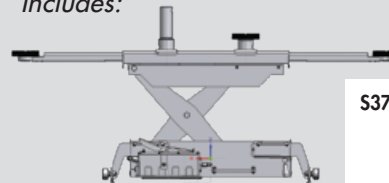

Mercedes-Benz
approved

Capacity 5,5 T

DESCRIPTION

SF8055.2.54MB

Electro-hydraulic scissors lift, capacity 5,5 T

Supplied with the lift:

- Alignment runways
- Rear built-in sliding tables front spacers for turn tables
- Long run-up ramps

J40PYMB - 4t Jacking Beam with MB specific adapters (spiral cable included)

MKS - system to check lift planarity.
The MKS kit allows to place the four targets and check the perfect lift planarity.
Targets, cameras and turn tables are part of the wheel aligner and not included with the lift.

Lighting Kit - six led lights

Energy Kit:

- 2 compressed air quick connections
- 1 electric plug Schuko 220V single phase

J40PYMB

Includes:

S370A25

S370A26

H=80 MM