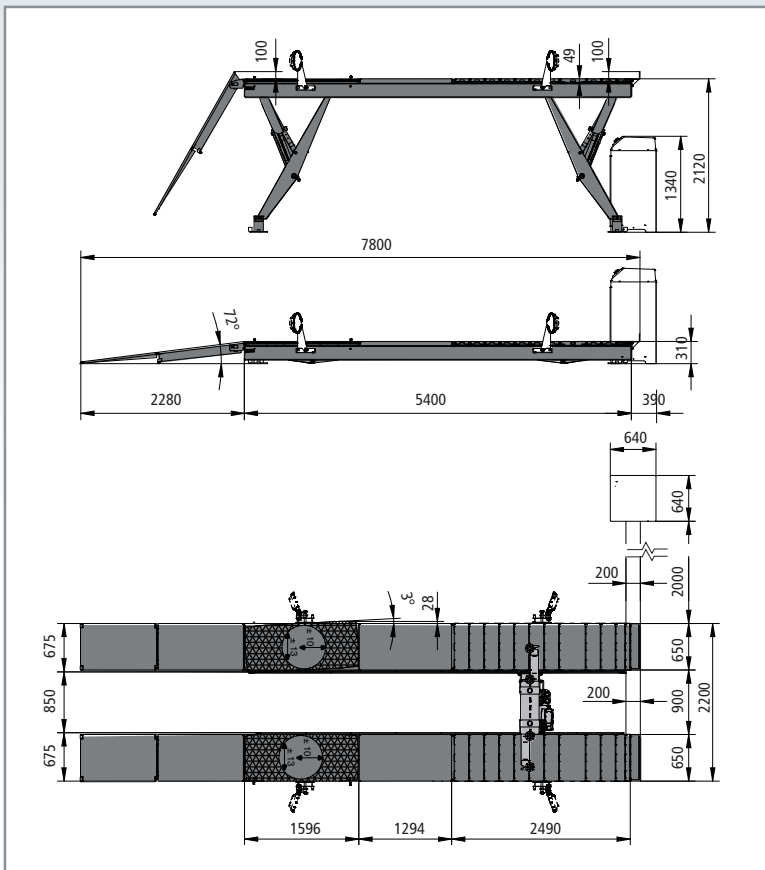

COMPANY WITH
QUALITY SYSTEM
CERTIFIED BY DNV GL
= ISO 9001 =

Alignment runways
Rear built-in sliding tables front
spacers for turn tables

The MKS kit allows to place the four
targets and check the perfect lift
planarity.
Targets, cameras and turn tables
are part of the wheel aligner and are
not included with the lift.

- A **MKS system to check lift planarity**
- B **J40PYMB - 4t jacking beam with MB specific adapters (spiral cable included)**
- C **Lighting kit - six led lights**
- D **Long runuo ramps**