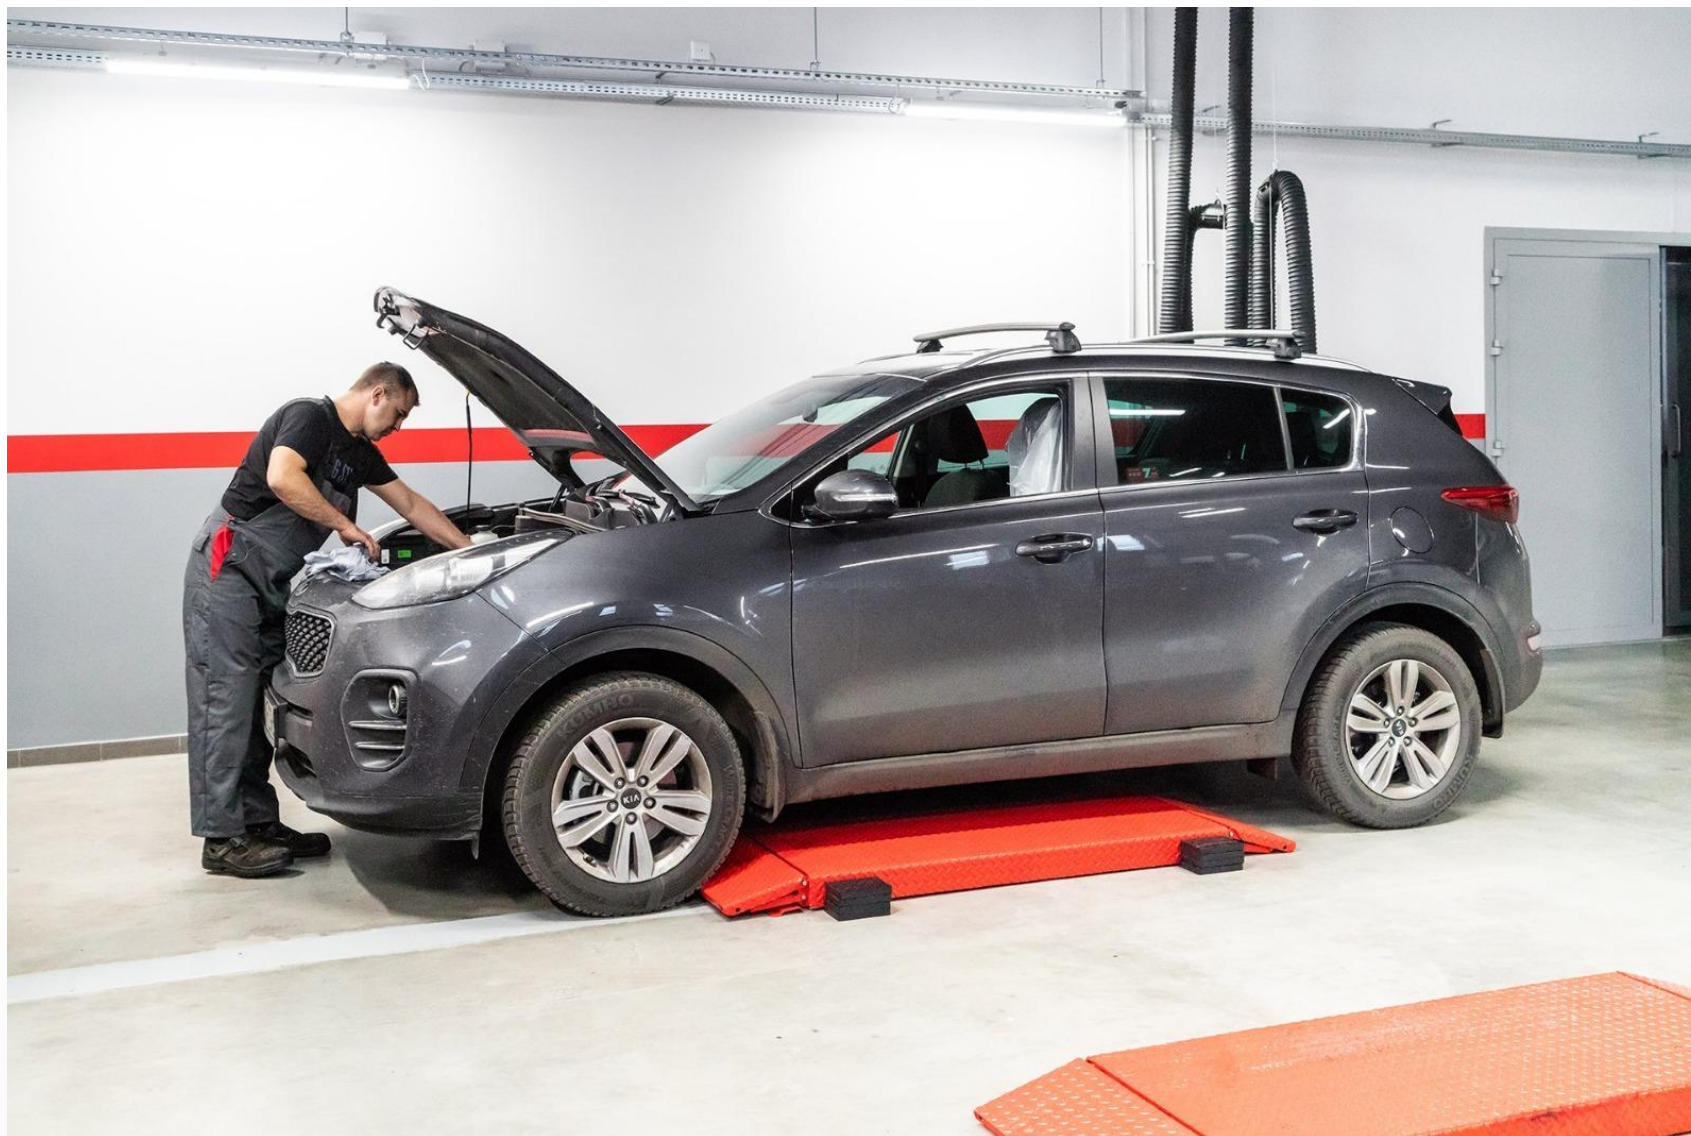

References  
POL-CAR KIA  
Poznan, Poland

POL-CAR KIA, Poznan, Poland

*SFL5535  
Electro-hydraulic low-profile  
double-scissor lift  
Capacity 3500 kg*

POL-CAR KIA, Poznan, Poland

POL-CAR KIA, Poznan, Poland