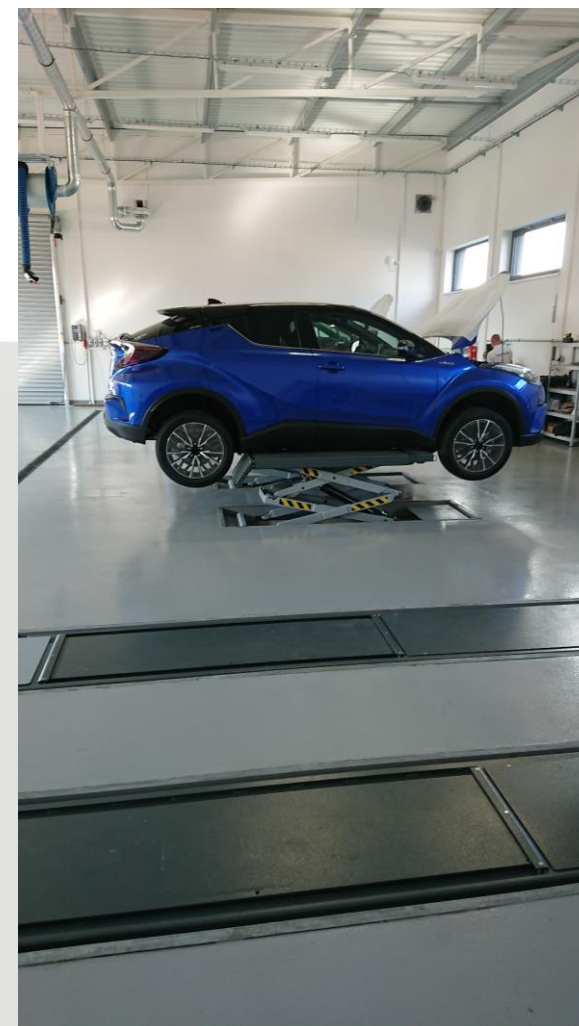

References

TOYOTA

Czech Republic

Toyota, Czech Republic
SFL5535I inground extra flat scissor lift

Toyota, Czech Republic
SFL5535IL inground extra flat scissor lift

Toyota, Czech Republic
Detail of SFL5535IL extendable lifting platform

Toyota, Czech Republic

Toyota, Czech Republic
SF6402ILT inground wheel alignment scissors lift

Grazie!