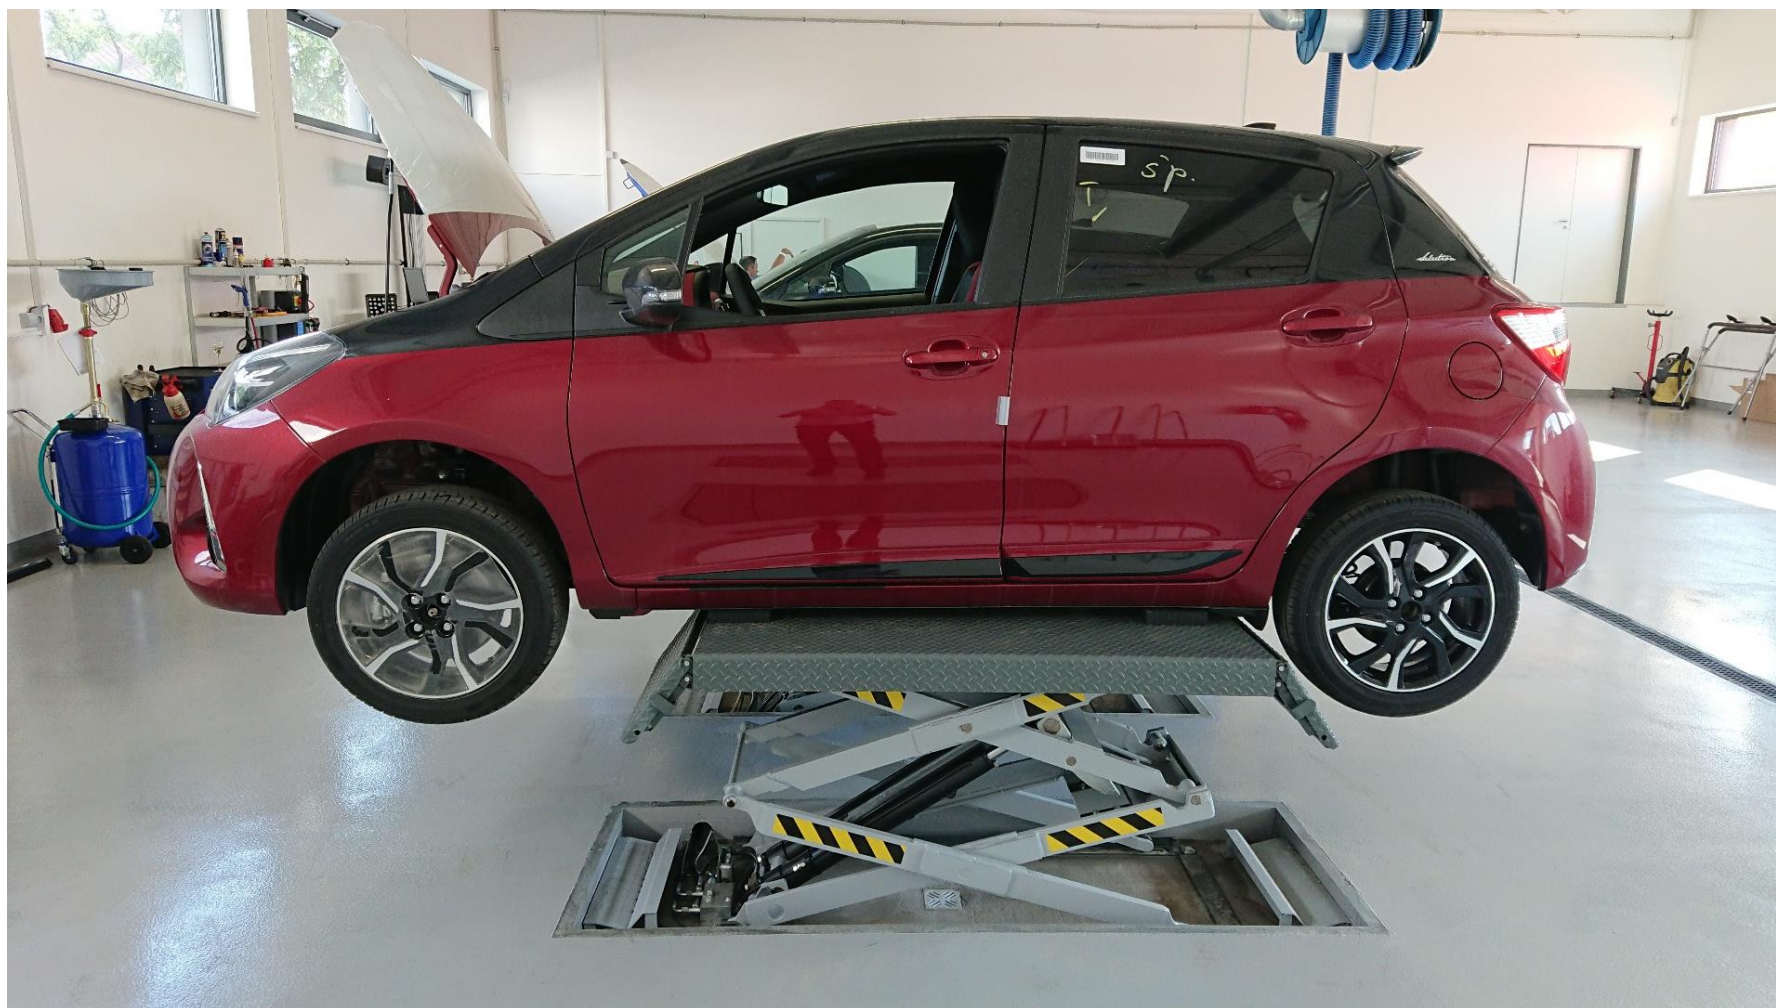

References

TOYOTA

Czech Republic

Toyota, Czech Republic
SFL5535I inground extra flat scissor lift

Toyota, Czech Republic
SFL5535IL inground extra flat scissor lift

Toyota, Czech Republic
Detail of SFL5535IL extendable lifting platform

Toyota, Czech Republic

Toyota, Czech Republic
SF6402ILT inground wheel alignment scissors lift

Grazie!