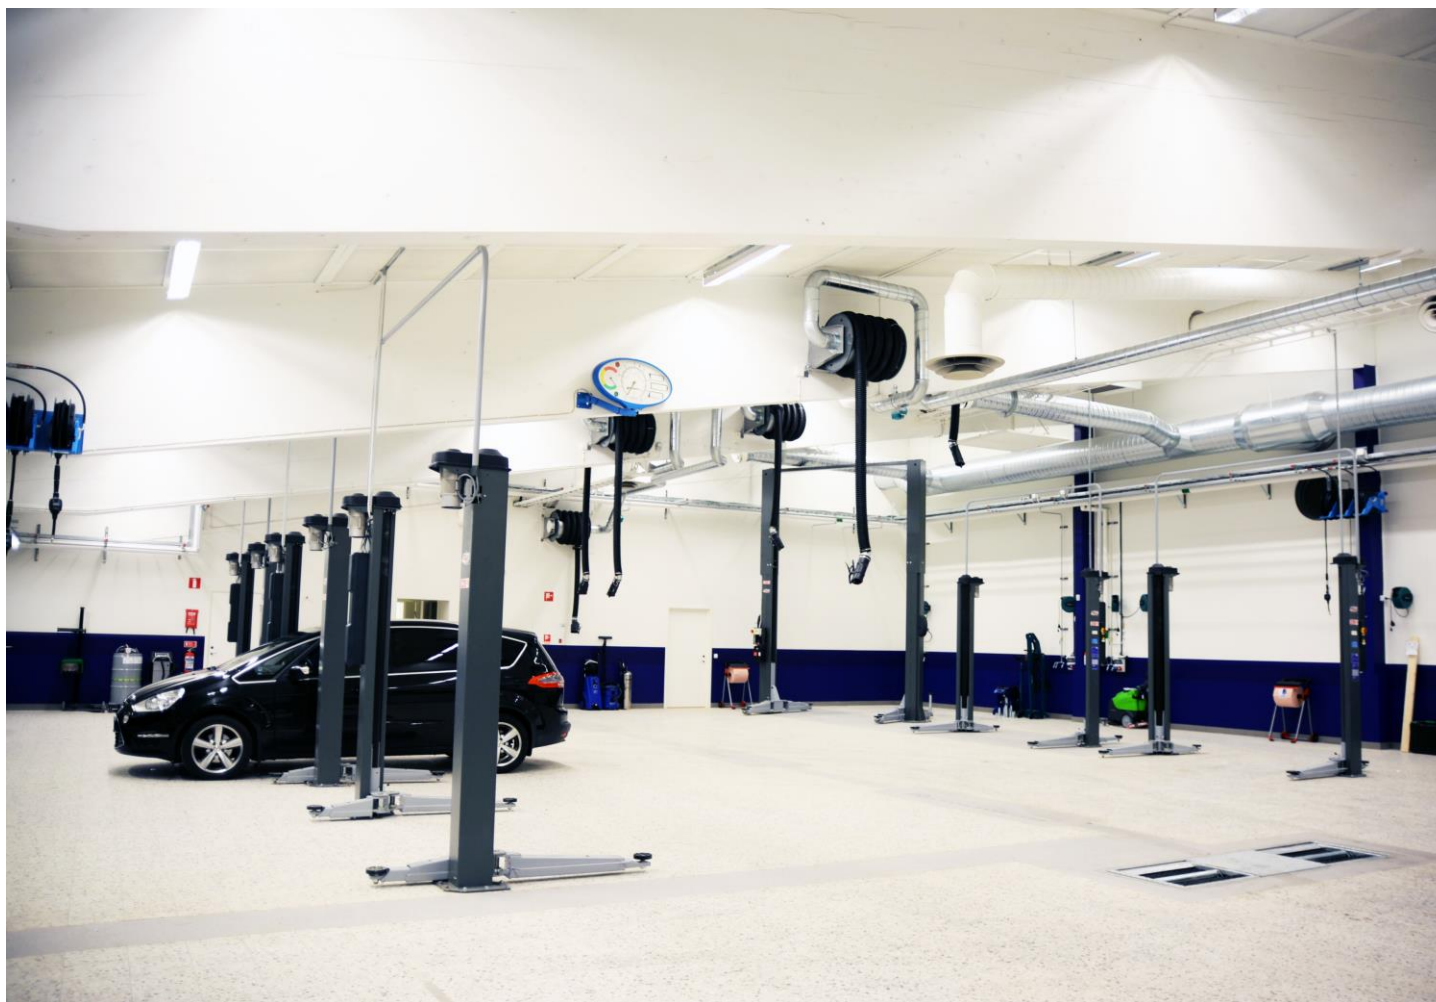

References

AUTOEXPERTEN
Charlottenberg, Sweden

AUTOEXPERTEN, Sweden

AUTOEXPERTEN
SDE5.337 two post lifts

AUTOEXPERTEN
SDE5.337 two post lifts

AUTOEXPERTEN
SF6402 alignment lift

AUTOEXPERTEN
SDH370.55 heavy duty 2 post lift