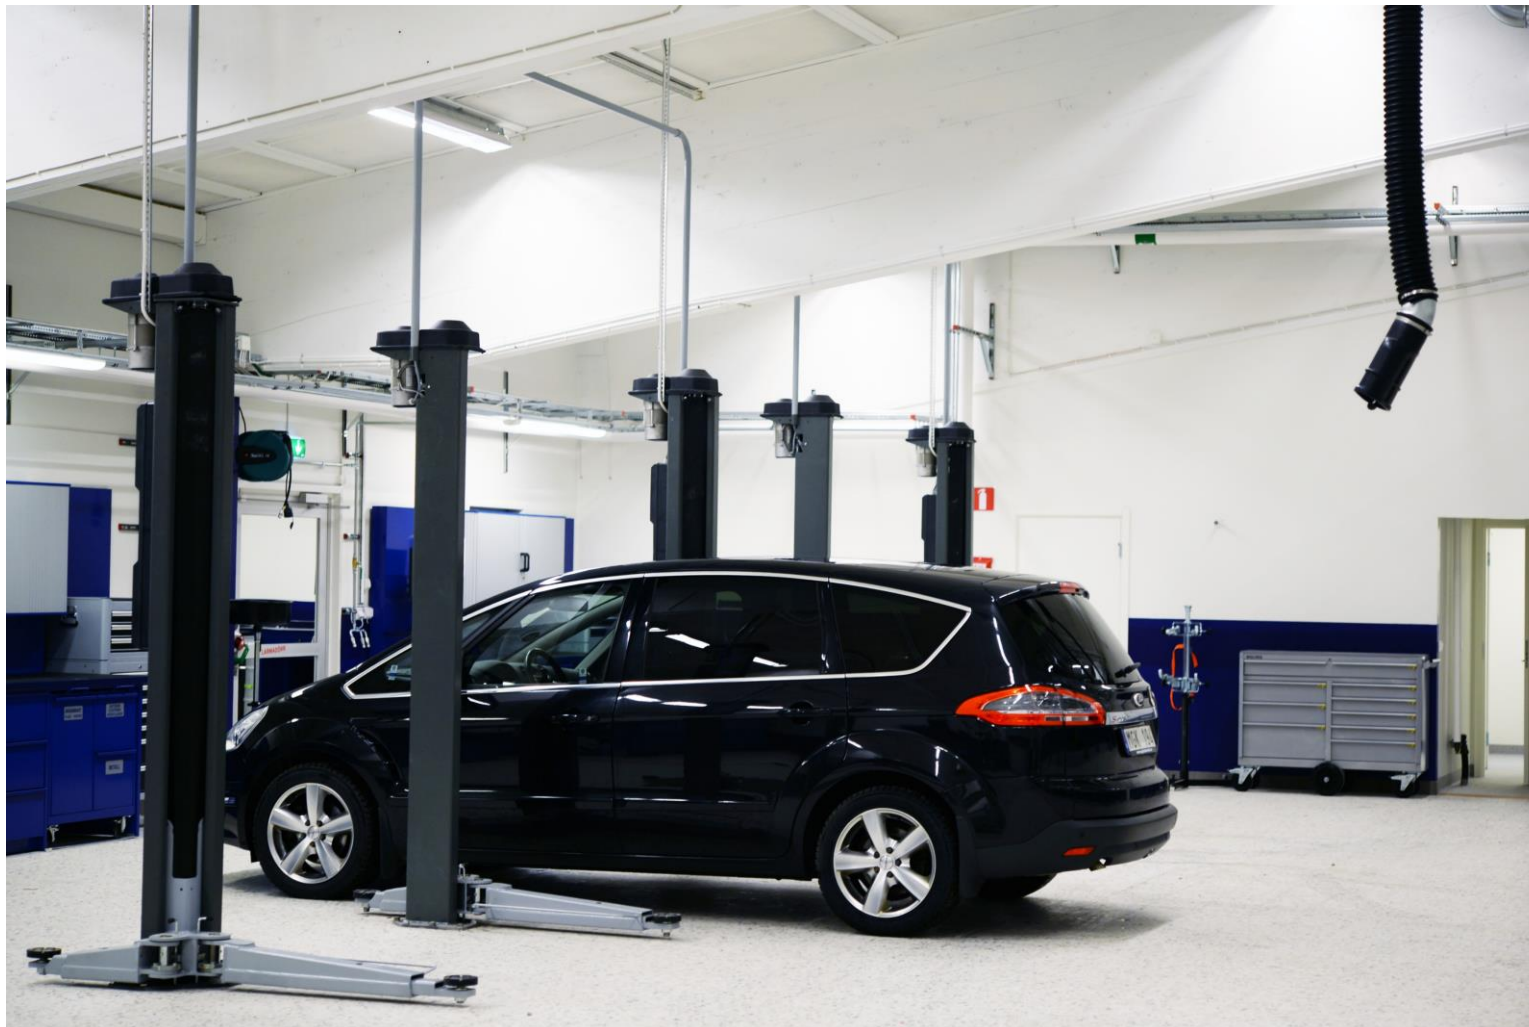

References

AUTOEXPERTEN
Charlottenberg, Sweden

AUTOEXPERTEN, Sweden

AUTOEXPERTEN
SDE5.337 two post lifts

AUTOEXPERTEN
SDE5.337 two post lifts

AUTOEXPERTEN
SF6402 alignment lift

AUTOEXPERTEN
SDH370.55 heavy duty 2 post lift