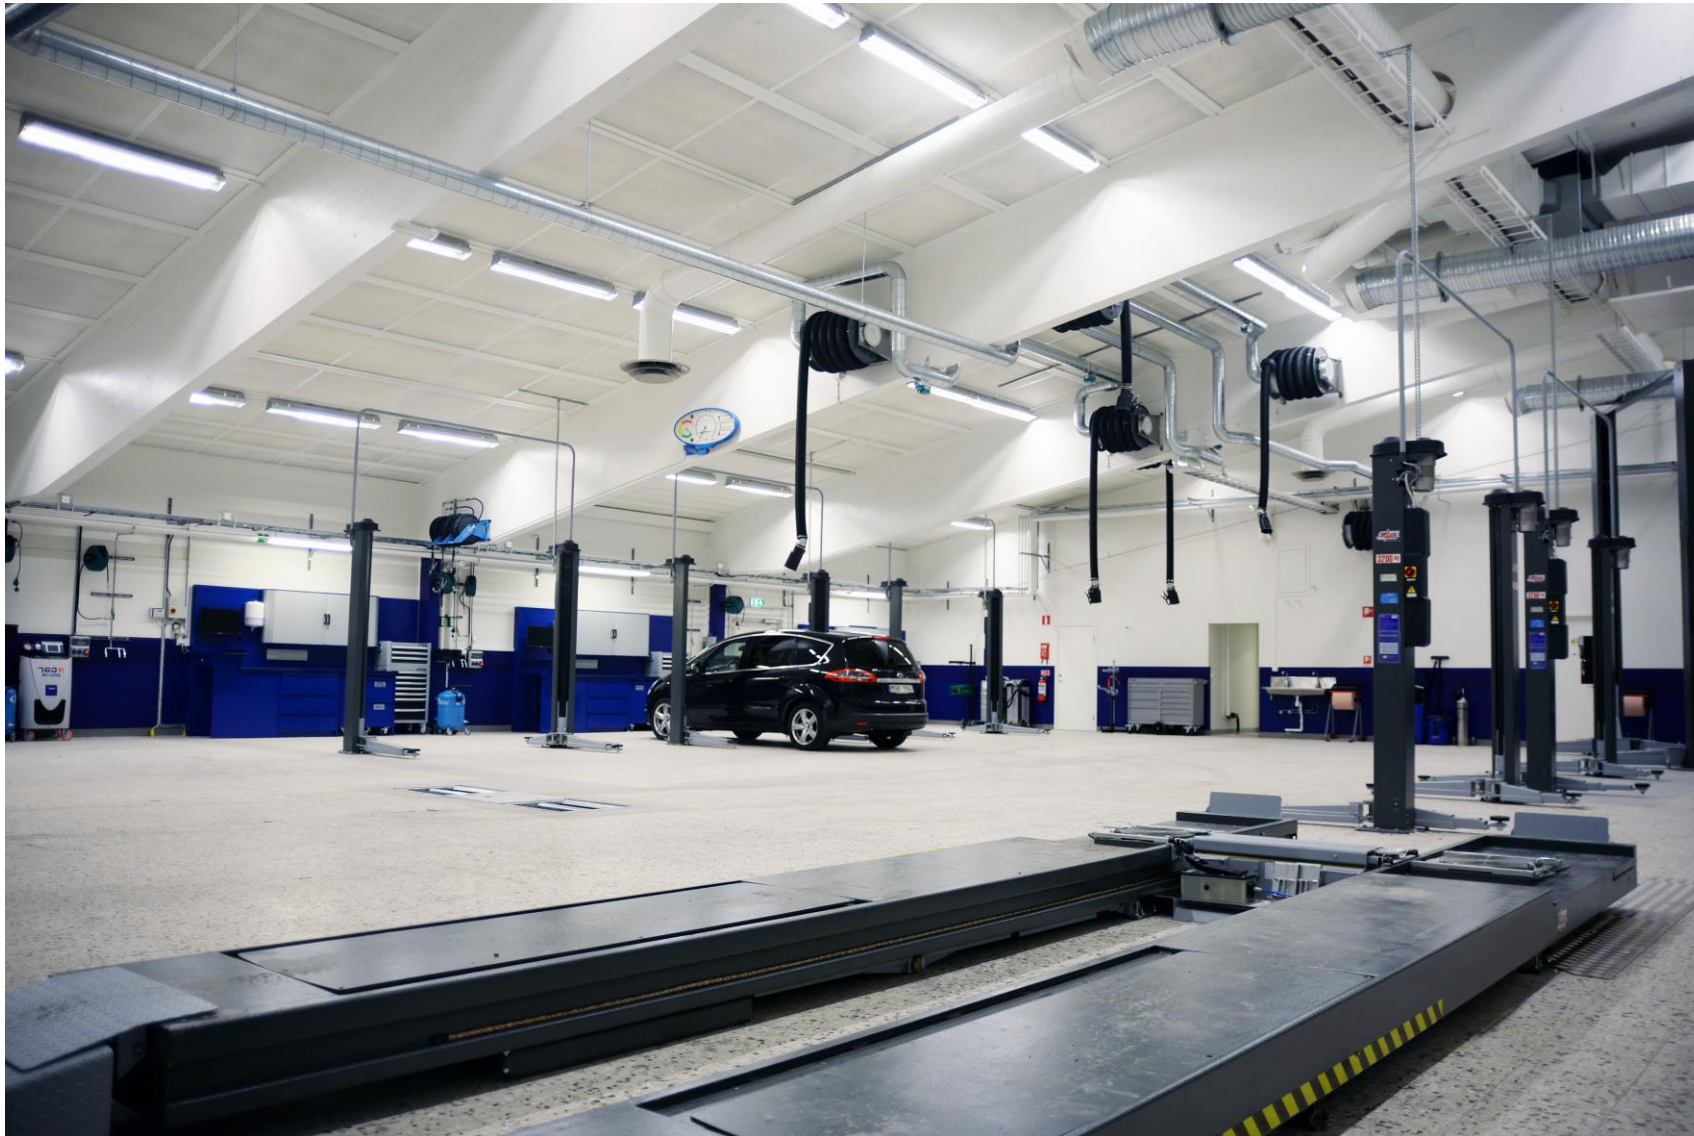

References

AUTOEXPERTEN
Charlottenberg, Sweden

AUTOEXPERTEN, Sweden

AUTOEXPERTEN
SDE5.337 two post lifts

AUTOEXPERTEN
SDE5.337 two post lifts

AUTOEXPERTEN
SF6402 alignment lift

AUTOEXPERTEN
SDH370.55 heavy duty 2 post lift