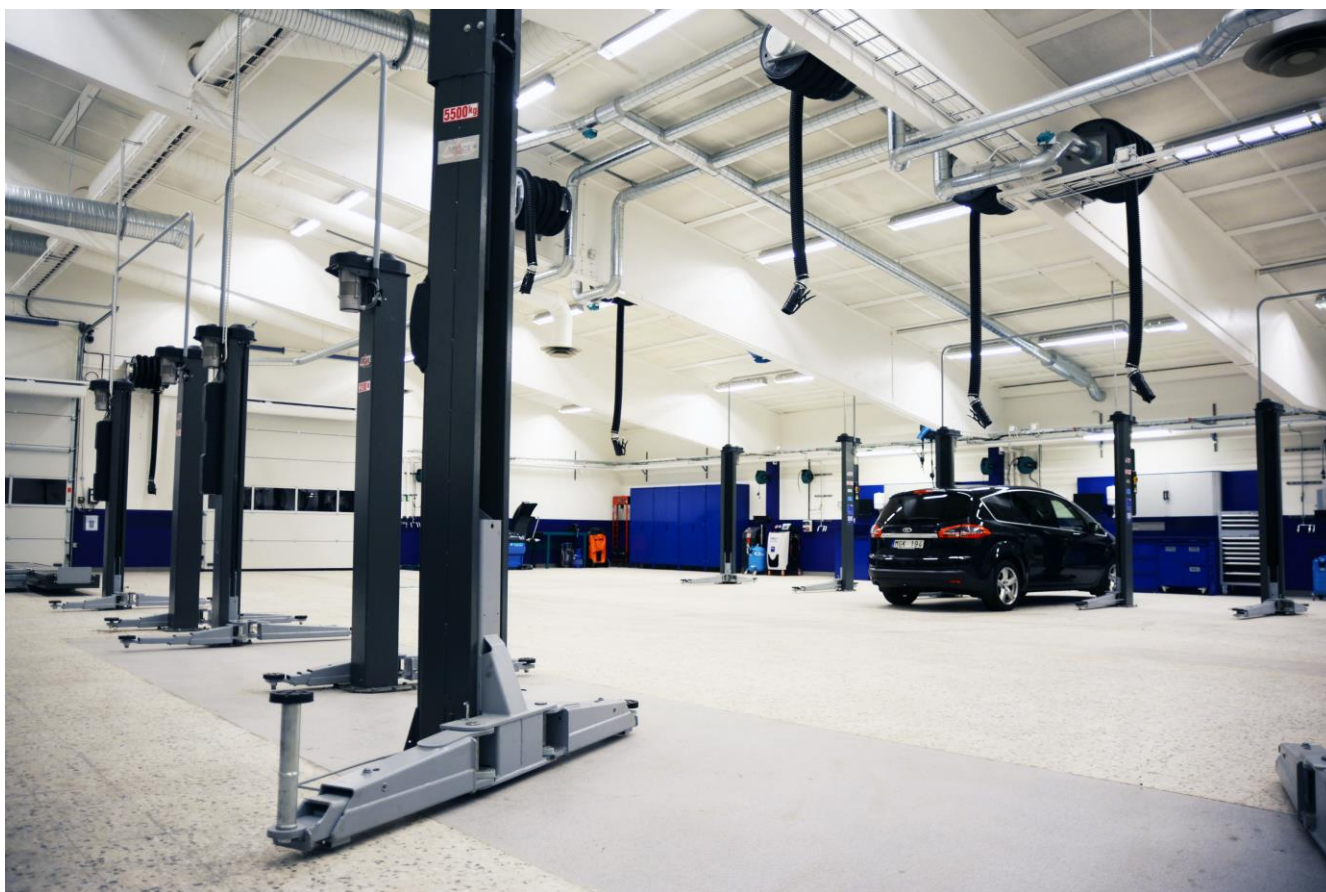

References

AUTOEXPERTEN
Charlottenberg, Sweden

AUTOEXPERTEN, Sweden

AUTOEXPERTEN
SDE5.337 two post lifts

AUTOEXPERTEN
SDE5.337 two post lifts

AUTOEXPERTEN
SF6402 alignment lift

AUTOEXPERTEN
SDH370.55 heavy duty 2 post lift